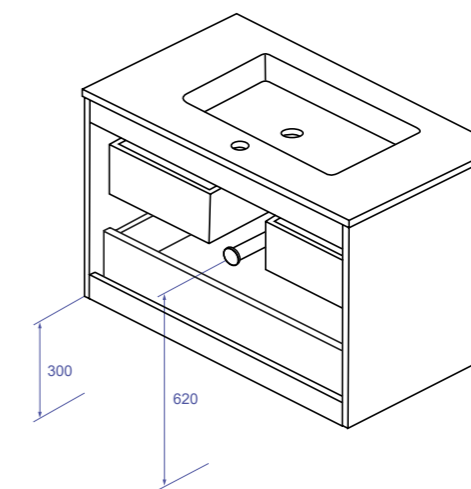

COMPOSICIÓN COMPOSITION

Mueble suspendido con 2 cajones
Wall-hung cabinet with 2 drawers

ESTRUCTURA STRUCTURE

Tablero de 18mm
18mm Board

FRONTERAS FRONTS

Tablero de 18mm: Melamina para los acabados texturizados, y MDF para los colores lisos
18mm Board: Melamine for textured finishes, and MDF for plain colors

COSTADOS SIDES

Tablero de 18mm: Melamina para los acabados texturizados, y MDF para los colores lisos
18mm Board: Melamine for textured finishes, and MDF for plain colors

TIRADORES HANDLES

Perfil tipo Gola con acabado en negro mate. Opcional en cromo brillo
Gola profile in matte black finish. Glossy chrome in option

CAJONES DRAWERS

Cajones en polilaminado textil y guías con cierre amortiguado
Drawers in textile poly laminated and guides with damped closure

BISAGRAS HINGES

Abertura 105°, cabeza articulada 35mm, montaje rápido y amortiguador hidráulico incorporado
105° opening, 35mm hinge head, quick assembly, closing with built-in hydraulic damper

FIJACIÓN MURAL MURAL FIXATION

Colgadores ocultos de montaje directo y gran resistencia a la carga. Ajuste por altura y profundidad
Concealed hangers with direct mounting and great resistance to the load. Height and depth adjustment

ACABADOS FINISHINGS

Norma EN 120
EN 120 Standard

Conformidad Europea
European Conformity

Garantía de 2 años
2 years Warranty

Iluminación LED
LED Illumination

IP 44 - Clase II
IP 44 - Class II

Espejo iluminación integrada
Mirror with integrated lighting

Lavabo cerámico
Ceramic washbasin

Melamina
Melamine

Lacado Alto brillo
Lacquer High gloss

Cajones de cierre suave
Soft closing drawers

Puertas de cierre suave
Soft closing doors