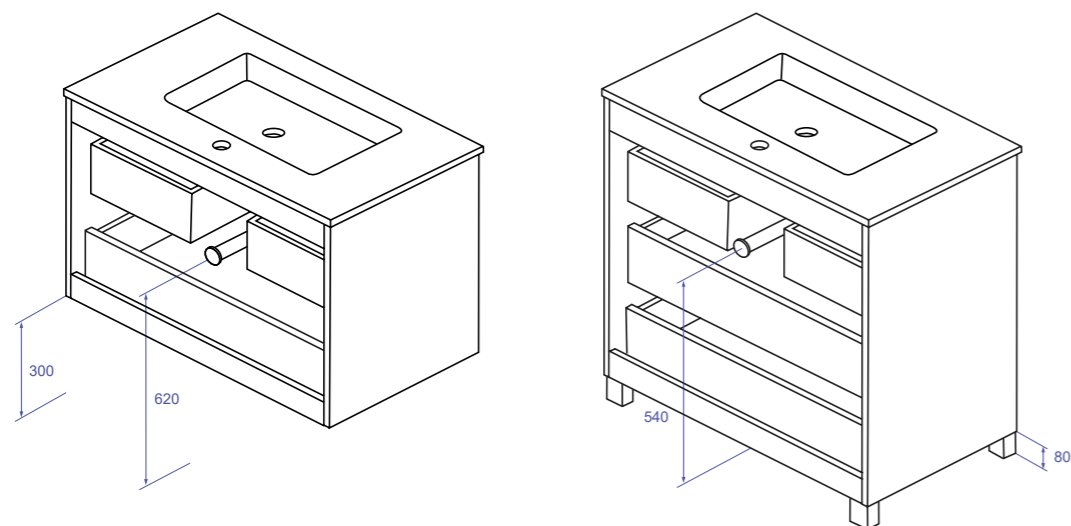

COMPOSICIÓN COMPOSITION	Mueble suspendido con 2 cajones ó 2 puertas / Mueble con patas y 3 cajones Wall-hung cabinet with 2 drawers or 2 doors / Cabinet with feet and 3 drawers
ESTRUCTURA STRUCTURE	Tablero de 18mm 18mm Board
FRONTERAS/COSTADOS FRONTS/SIDES	Tablero de 18mm: Melamina para los acabados texturizados, y MDF para los colores lisos 18mm Board: Melamine for textured finishes, and MDF for plain colors
TIRADORES HANDLES	Tirador embutido de ABS acabado en cromo pulido ABS recessed handle in polished chrome finish
PATAS FEET	Pata de ABS acabada en cromo pulido ABS foot finished in polished chrome finish
CAJONES DRAWERS	Cajones en polilaminado textil y guías con cierre amortiguado Drawers in textile poly laminated and guides with damped closure
BISAGRAS HINGES	Abertura 105°, cabeza articulada 35mm, montaje rápido y amortiguador hidráulico incorporado 105° opening, 35mm hinge head, quick assembly, closing with built-in hydraulic damper
FIJACIÓN MURAL MURAL FIXATION	Colgadores ocultos de montaje directo y gran resistencia a la carga. Ajuste por altura y profundidad Concealed hangers with direct mounting and great resistance to the load. Height and depth adjustment

ACABADOS FINISHINGS

Norma EN 120 EN 120 Standard	Iluminación LED LED Illumination	Lavabo cerámico Ceramic washbasin	Cajones de cierre suave Soft closing drawers
Conformidad Europea European Conformity	IP 44 - Clase II IP 44 - Class II	Melamina Melamine	Puertas de cierre suave Soft closing doors
Garantía de 2 años 2 years Warranty	Espejo iluminación integrada Mirror with integrated lighting	Lacado Alto brillo Lacquer High gloss