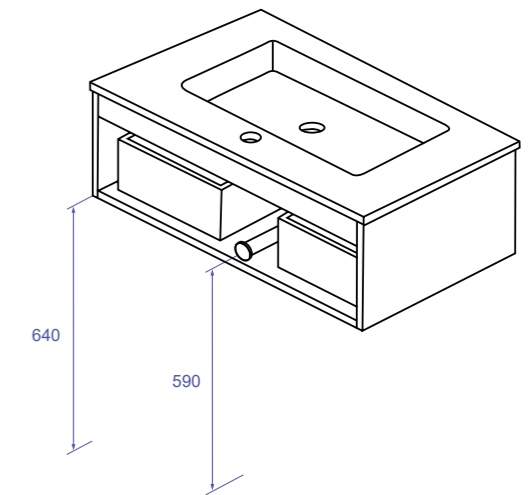

APLIQUES LED | LED LIGHTINGS

	Al*An*Pr | H*W*D	Código | Code	Acabado | Finishing	Precio | Price
	50 x 300 x 100 mm	IL103010	CROMO | CHROME	34.00 €
	50 x 600 x 100 mm	IL106010		67.00 €

COMPOSICIÓN COMPOSITION

Mueble suspendido de un cajón
Wall-hung cabinet with a drawer

ESTRUCTURA STRUCTURE

Tablero de 18mm
18mm Board

FRONTERAS FRONTS

Tablero de 18mm: Melamina para los acabados texturizados, y MDF para los colores lisos
18mm Board: Melamine for textured finishes, and MDF for plain colors

COSTADOS SIDES

Tablero de 18mm: Melamina para los acabados texturizados, y MDF para los colores lisos
18mm Board: Melamine for textured finishes, and MDF for plain colors

TIRADORES HANDLES

Tirador embutido de ABS acabado en cromo pulido
ABS recessed handle in polished chrome finish

CAJONES DRAWERS

Cajones en polilaminado textil y guías con cierre amortiguado
Drawers in textile poly laminated and guides with damped closure

BISAGRAS HINGES

Abertura 105°, cabeza articulada 35mm, montaje rápido y amortiguador hidráulico incorporado
105° opening, 35mm hinge head, quick assembly, closing with built-in hydraulic damper

FIJACIÓN MURAL MURAL FIXATION

Colgadores ocultos de montaje directo y gran resistencia a la carga. Ajuste por altura y profundidad
Concealed hangers with direct mounting and great resistance to the load. Height and depth adjustment

ACABADOS FINISHINGS

Norma EN 120
EN 120 Standard

Conformidad Europea
European Conformity

Garantía de 2 años
2 years Warranty

Iluminación LED
LED Illumination

IP 44 - Clase II
IP 44 - Class II

Espejo iluminación integrada
Mirror with integrated lighting

Lavabo cerámico
Ceramic washbasin

Melamina
Melamine

Lacado Alto brillo
Lacquer High gloss

Cajones de cierre suave
Soft closing drawers

Puertas de cierre suave
Soft closing doors