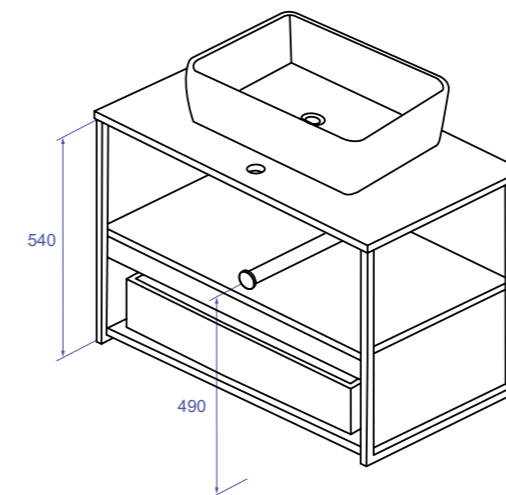

APLIQUES LED | LED LIGHTINGS

	Al*An*Pr | H*W*D	Código | Code	Acabado | Finishing	Precio | Price
	50 x 300 x 100 mm	IL103010	CROMO | CHROME	34.00 €
	50 x 600 x 100 mm	IL106010		67.00 €

COMPOSICIÓN COMPOSITION

Mueble suspendido de un cajón
Wall-hung cabinet with a drawer

ESTRUCTURA STRUCTURE

Tablero de 18mm
18mm Board

FRONTERAS FRONTS

Tablero de 18mm: Melamina para los acabados texturizados, y MDF para los colores lisos
18mm Board: Melamine for textured finishes, and MDF for plain colors

COSTADOS SIDES

Tablero de 18mm: Melamina para los acabados texturizados, y MDF para los colores lisos
18mm Board: Melamine for textured finishes, and MDF for plain colors

TIRADORES HANDLES

Tirador embutido de ABS acabado en cromo pulido
ABS recessed handle in polished chrome finish

CAJONES DRAWERS

Cajones en polilaminado textil y guías con cierre amortiguado
Drawers in textile poly laminated and guides with damped closure

BISAGRAS HINGES

Abertura 105°, cabeza articulada 35mm, montaje rápido y amortiguador hidráulico incorporado
105° opening, 35mm hinge head, quick assembly, closing with built-in hydraulic damper

FIJACIÓN MURAL MURAL FIXATION

Colgadores ocultos de montaje directo y gran resistencia a la carga. Ajuste por altura y profundidad
Concealed hangers with direct mounting and great resistance to the load. Height and depth adjustment

ACABADOS FINISHINGS

Norma EN 120
EN 120 Standard

Conformidad Europea
European Conformity

Garantía de 2 años
2 years Warranty

Iluminación LED
LED Illumination

IP 44 - Clase II
IP 44 - Class II

Espejo iluminación integrada
Mirror with integrated lighting

Lavabo cerámico
Ceramic washbasin

Melamina
Melamine

Lacado Alto brillo
Lacquer High gloss

Cajones de cierre suave
Soft closing drawers

Puertas de cierre suave
Soft closing doors