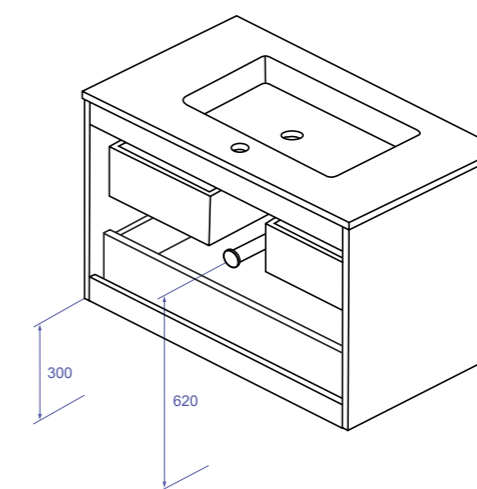

Al*An*Pr | H*W*D	Código | Code	Acabado | Finishing	Precio | Price
	50 x 300 x 100 mm	IL103010	CROMO | CHROME	34.00 €
	50 x 600 x 100 mm	IL106010		67.00 €

COMPOSICIÓN COMPOSITION

Mueble suspendido con 2 cajones
Wall-hung cabinet with 2 drawers

ESTRUCTURA STRUCTURE

Tablero de 18mm
18mm Board

FRONTERAS FRONTS

Tablero de 18mm: Melamina para los acabados texturizados, y MDF para los colores lisos
18mm Board: Melamine for textured finishes, and MDF for plain colors

COSTADOS SIDES

Tablero de 18mm: Melamina para los acabados texturizados, y MDF para los colores lisos
18mm Board: Melamine for textured finishes, and MDF for plain colors

TIRADORES HANDLES

Sin tiradores. La apertura se realiza mediante un ligero retranqueo en el mueble
Without handles. The opening is possible by a slight recoil in the cabinet

CAJONES DRAWERS

Cajones en polilaminado textil y guías con cierre amortiguado
Drawers in textile poly laminated and guides with damped closure

BISAGRAS HINGES

Abertura 105°, cabeza articulada 35mm, montaje rápido y amortiguador hidráulico incorporado
105° opening, 35mm hinge head, quick assembly, closing with built-in hydraulic damper

FIJACIÓN MURAL MURAL FIXATION

Colgadores ocultos de montaje directo y gran resistencia a la carga. Ajuste por altura y profundidad
Concealed hangers with direct mounting and great resistance to the load. Height and depth adjustment

ACABADOS FINISHINGS

Norma EN 120
EN 120 Standard

Conformidad Europea
European Conformity

Garantía de 2 años
2 years Warranty

Iluminación LED
LED Illumination

IP 44 - Clase II
IP 44 - Class II

Espejo iluminación integrada
Mirror with integrated lighting

Lavabo cerámico
Ceramic washbasin

Melamina
Melamine

Lacado Alto brillo
Lacquer High gloss

Cajones de cierre suave
Soft closing drawers

Puertas de cierre suave
Soft closing doors