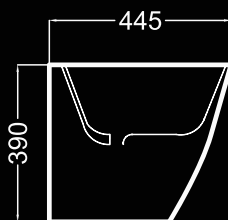

Lavabo mural
Wall-hung basin
Lavabo mural

25,3 Kg