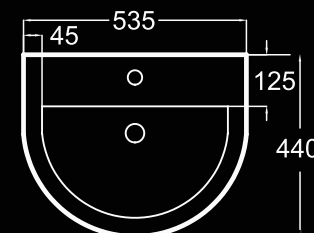

Lavabo mural
Wall-hung basin
Lavabo mural

25,3 Kg